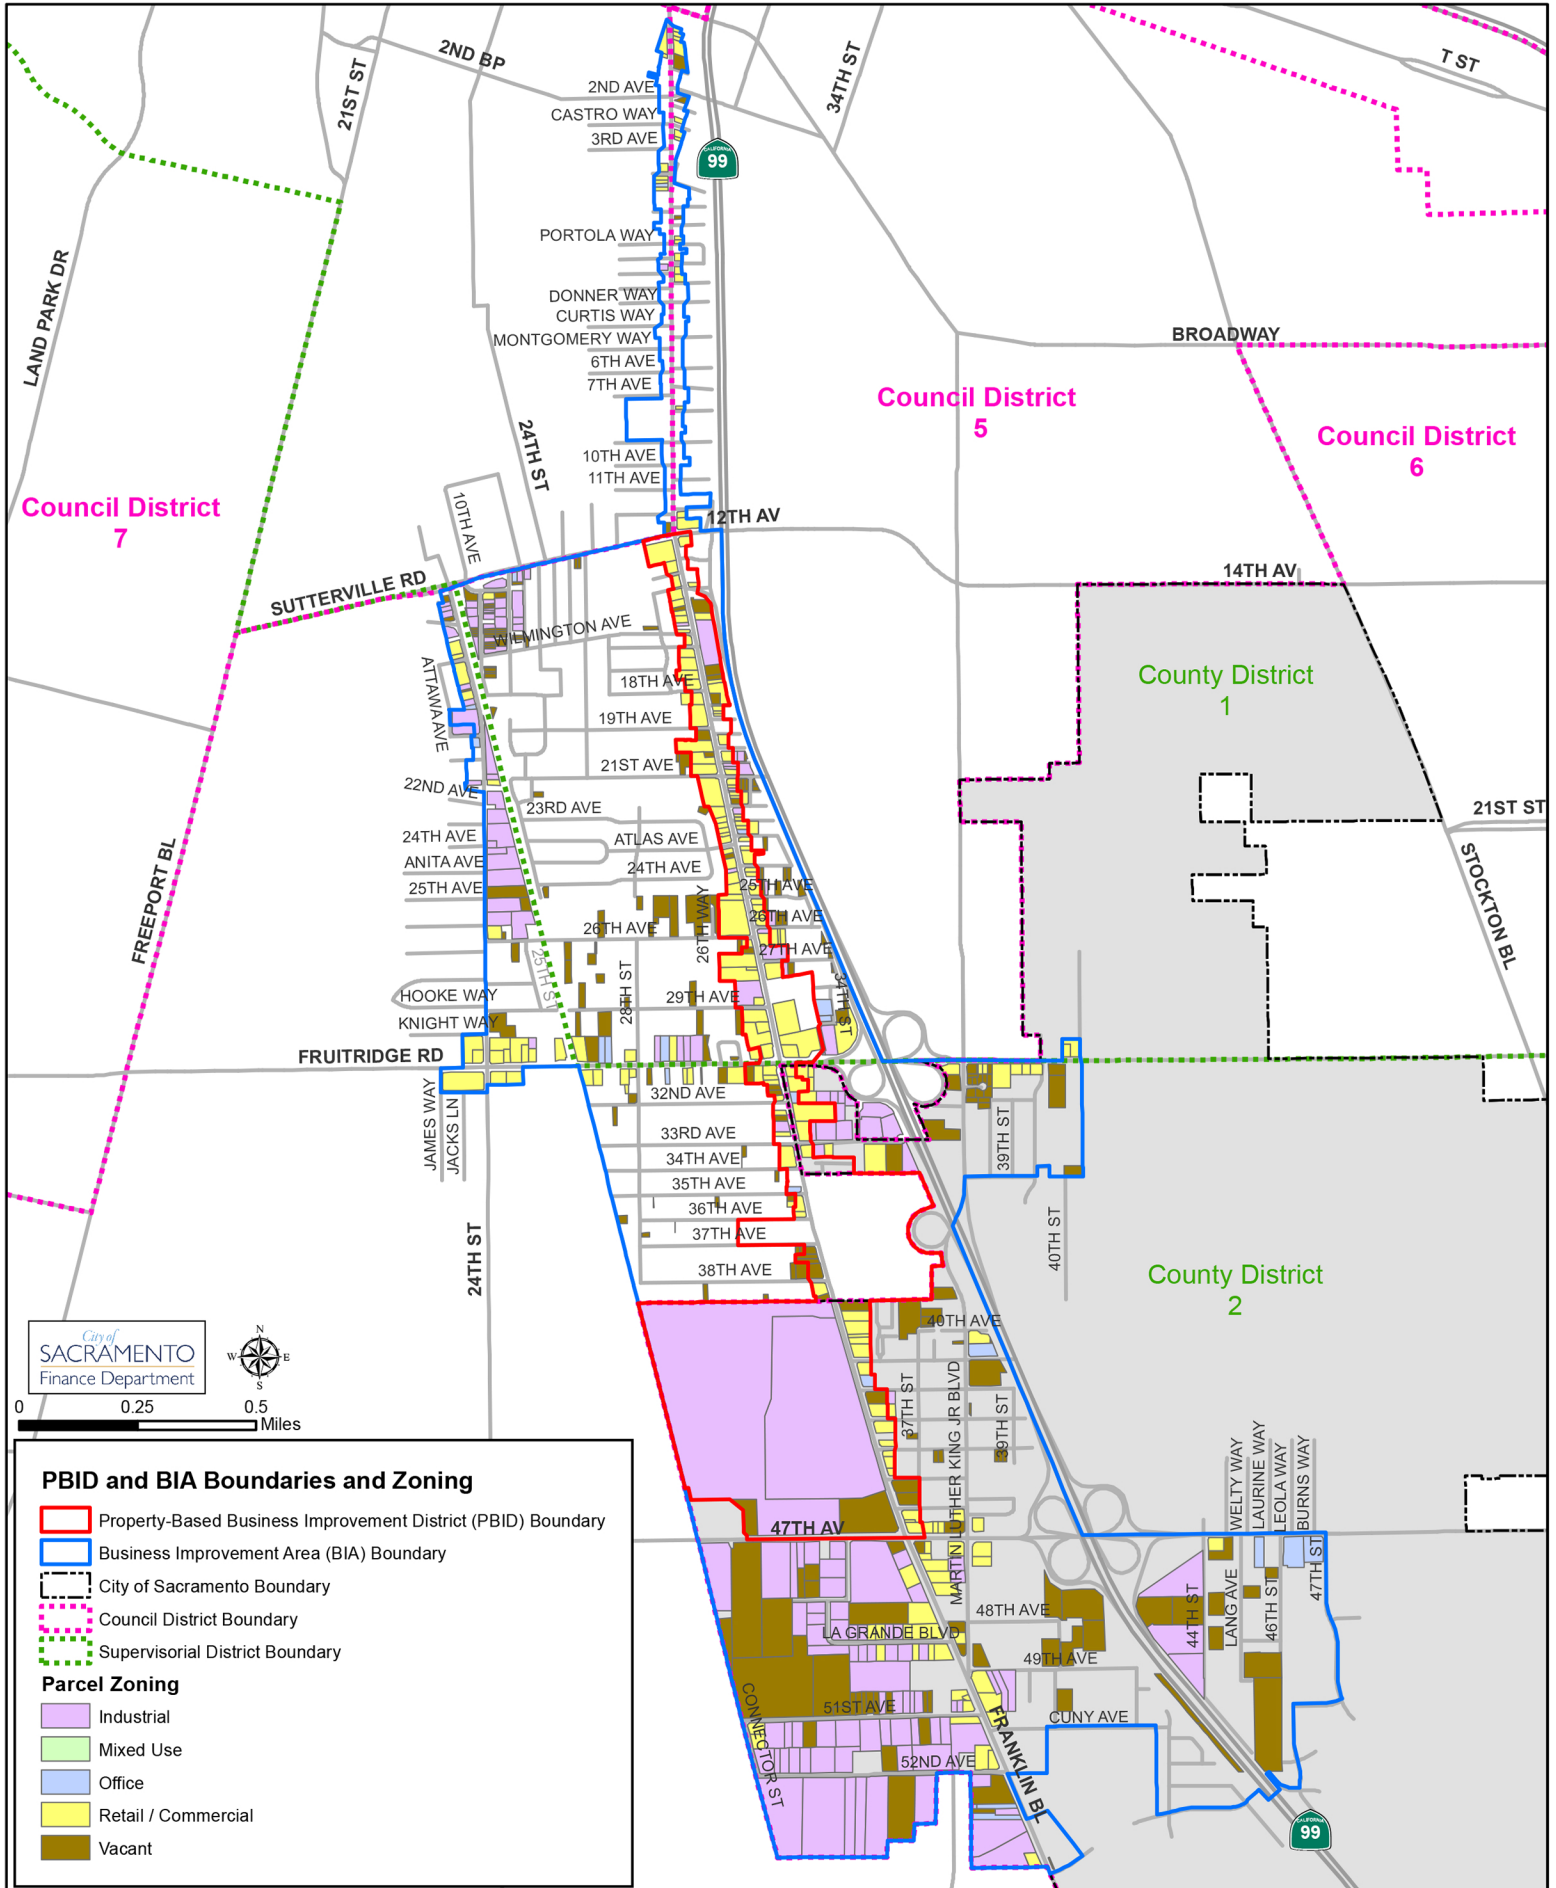

Franklin Boulevard Business District

Property-Based Business Improvement District (PBID) / Business Improvement Area (BIA)

PBID and BIA Boundaries and Zoning

- Property-Based Business Improvement District (PBID) Boundary
- Business Improvement Area (BIA) Boundary
- City of Sacramento Boundary
- Council District Boundary
- Supervisorial District Boundary

Parcel Zoning

- Industrial
- Mixed Use
- Office
- Retail / Commercial
- Vacant